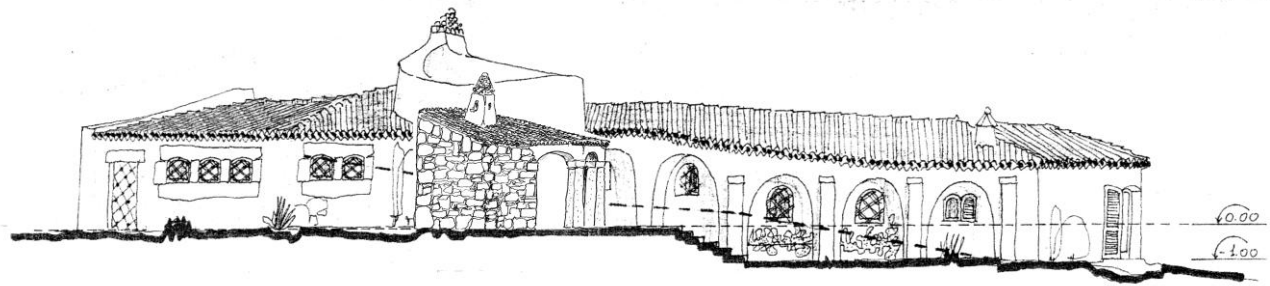

PROPERTY FINDER IN ITALY